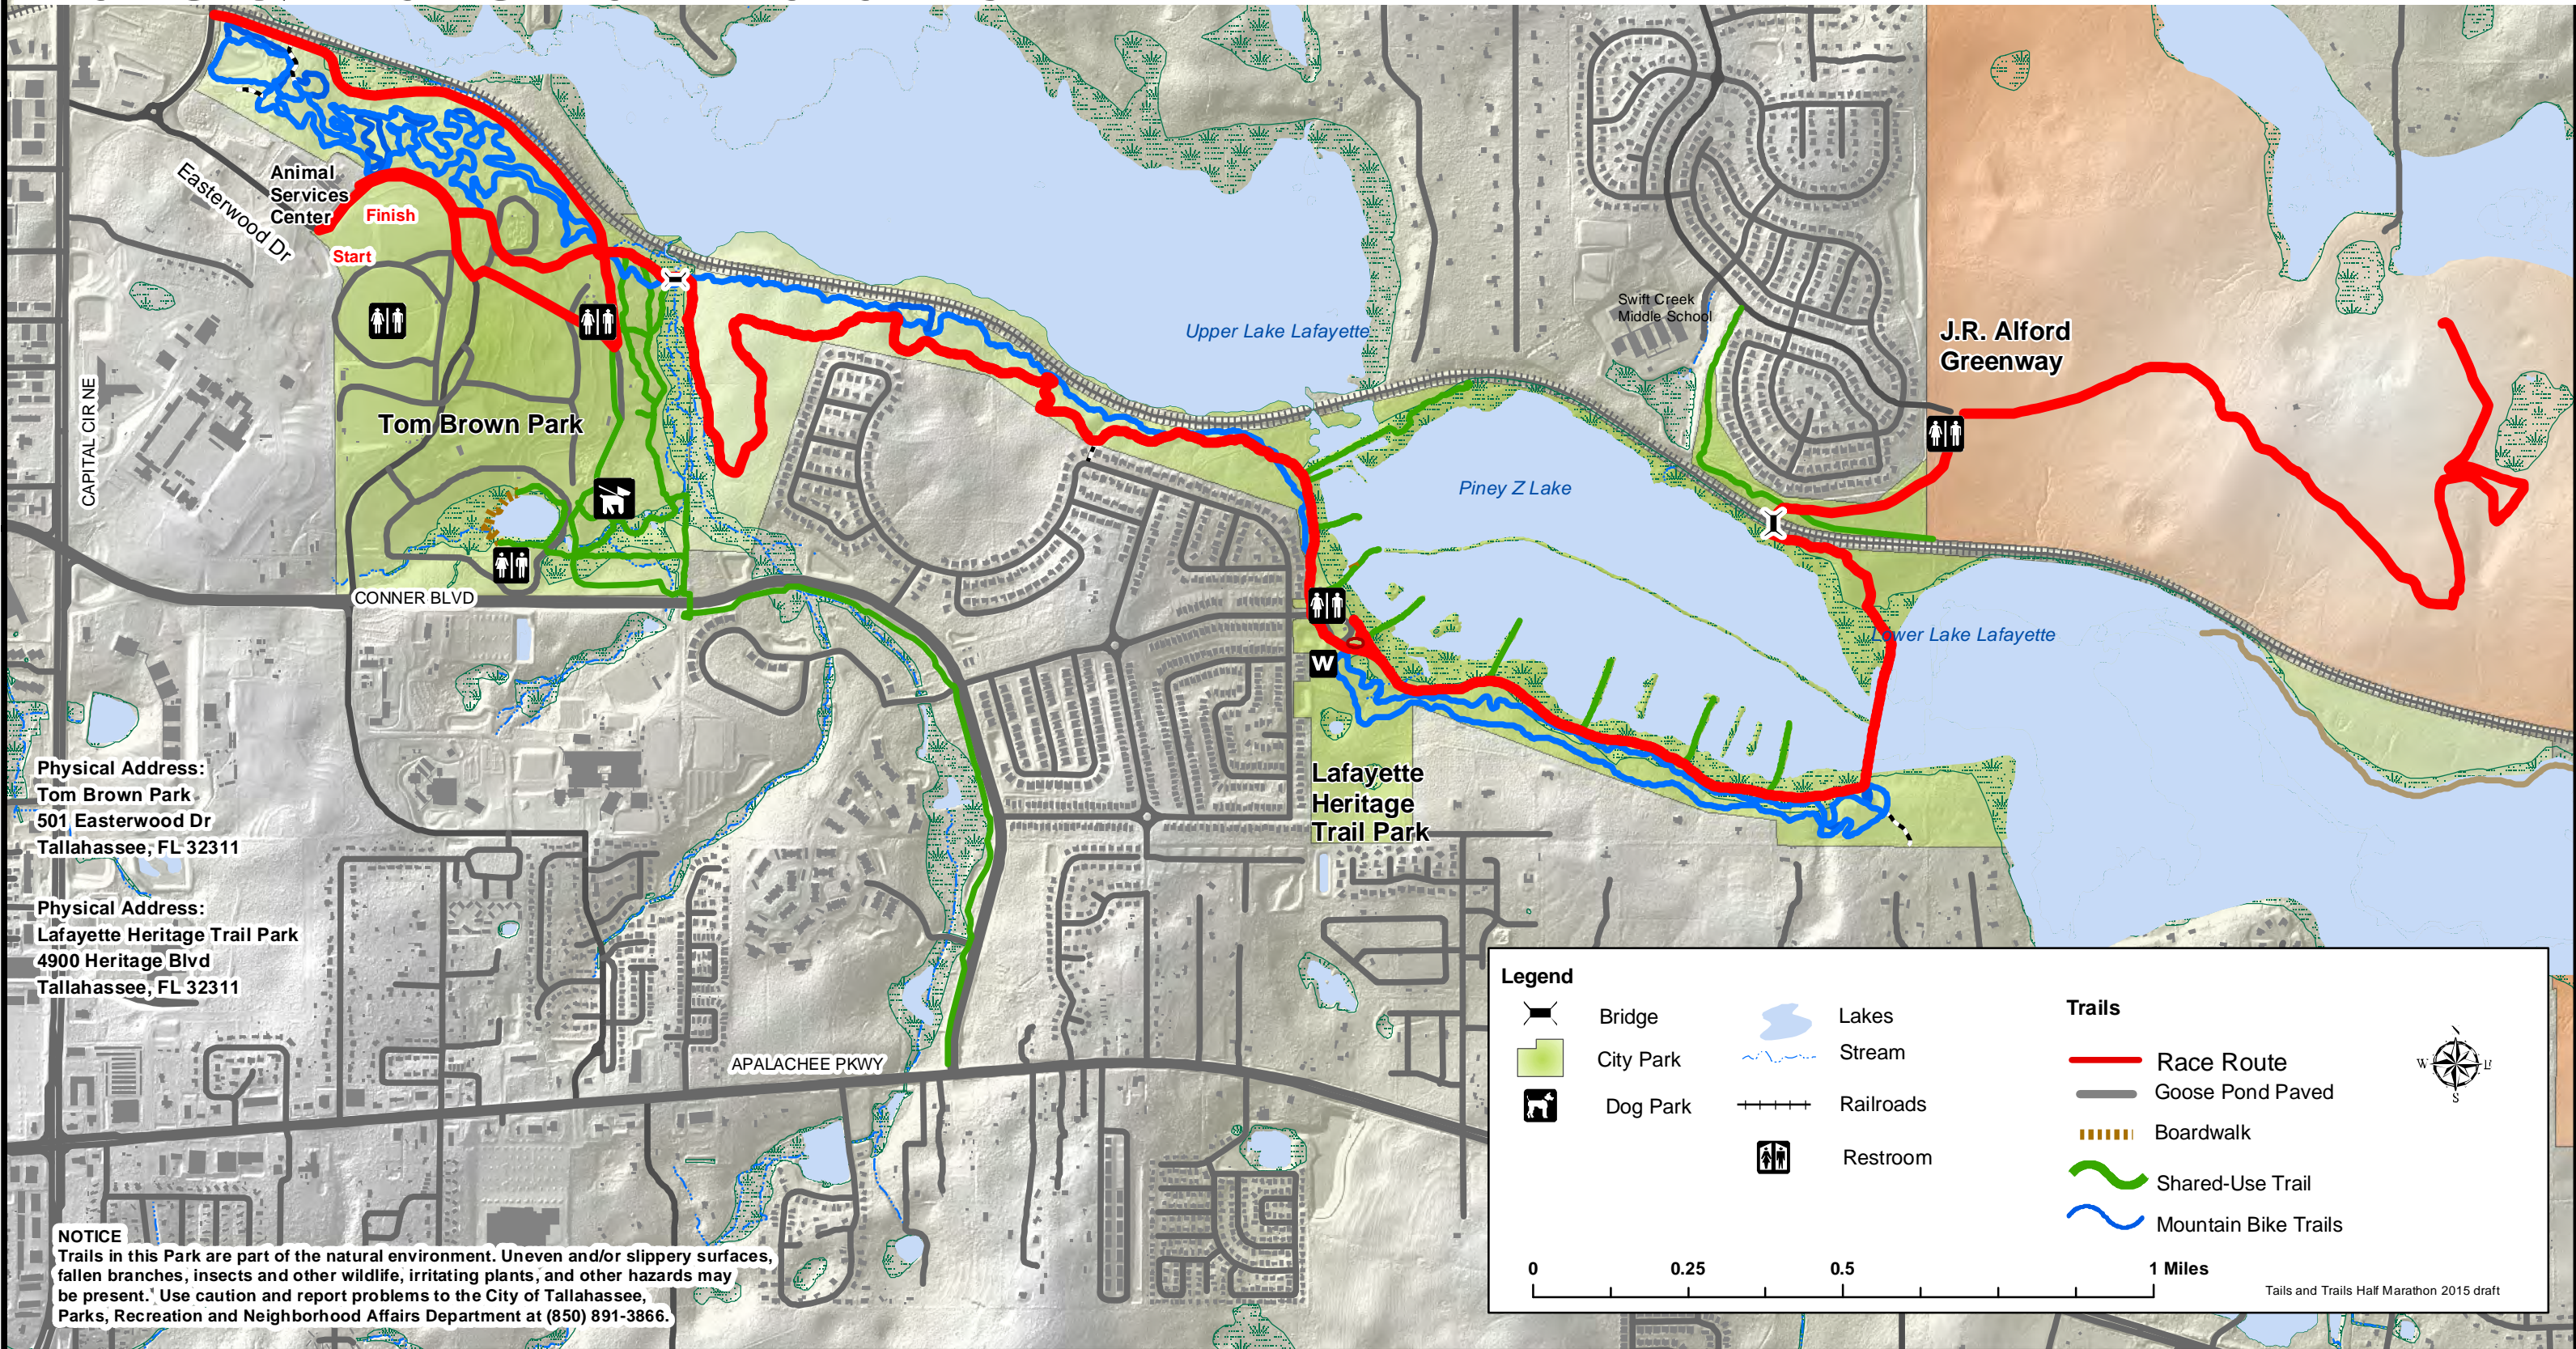

Contact Us at: (850) 891-FUNN (3866)
912 Myers Park Dr
Tallahassee, FL 32301

Tallahassee Tails & Trails

Tails & Trails Half Marathon

TALGOV.COM/PARKS | COTPARKS | 891-FUNN

Physical Address:
Tom Brown Park
501 Easterwood Dr
Tallahassee, FL 32311

Physical Address:
Lafayette Heritage Trail Park
4900 Heritage Blvd
Tallahassee, FL 32311

NOTICE
Trails in this Park are part of the natural environment. Uneven and/or slippery surfaces, fallen branches, insects and other wildlife, irritating plants, and other hazards may be present. Use caution and report problems to the City of Tallahassee, Parks, Recreation and Neighborhood Affairs Department at (850) 891-3866.

Legend

	Bridge		Lakes
	City Park		Stream
	Dog Park		Railroads
			Restroom

Trails

	Race Route
	Goose Pond Paved
	Boardwalk
	Shared-Use Trail
	Mountain Bike Trails

0 0.25 0.5 1 Miles

Tails and Trails Half Marathon 2015 draft